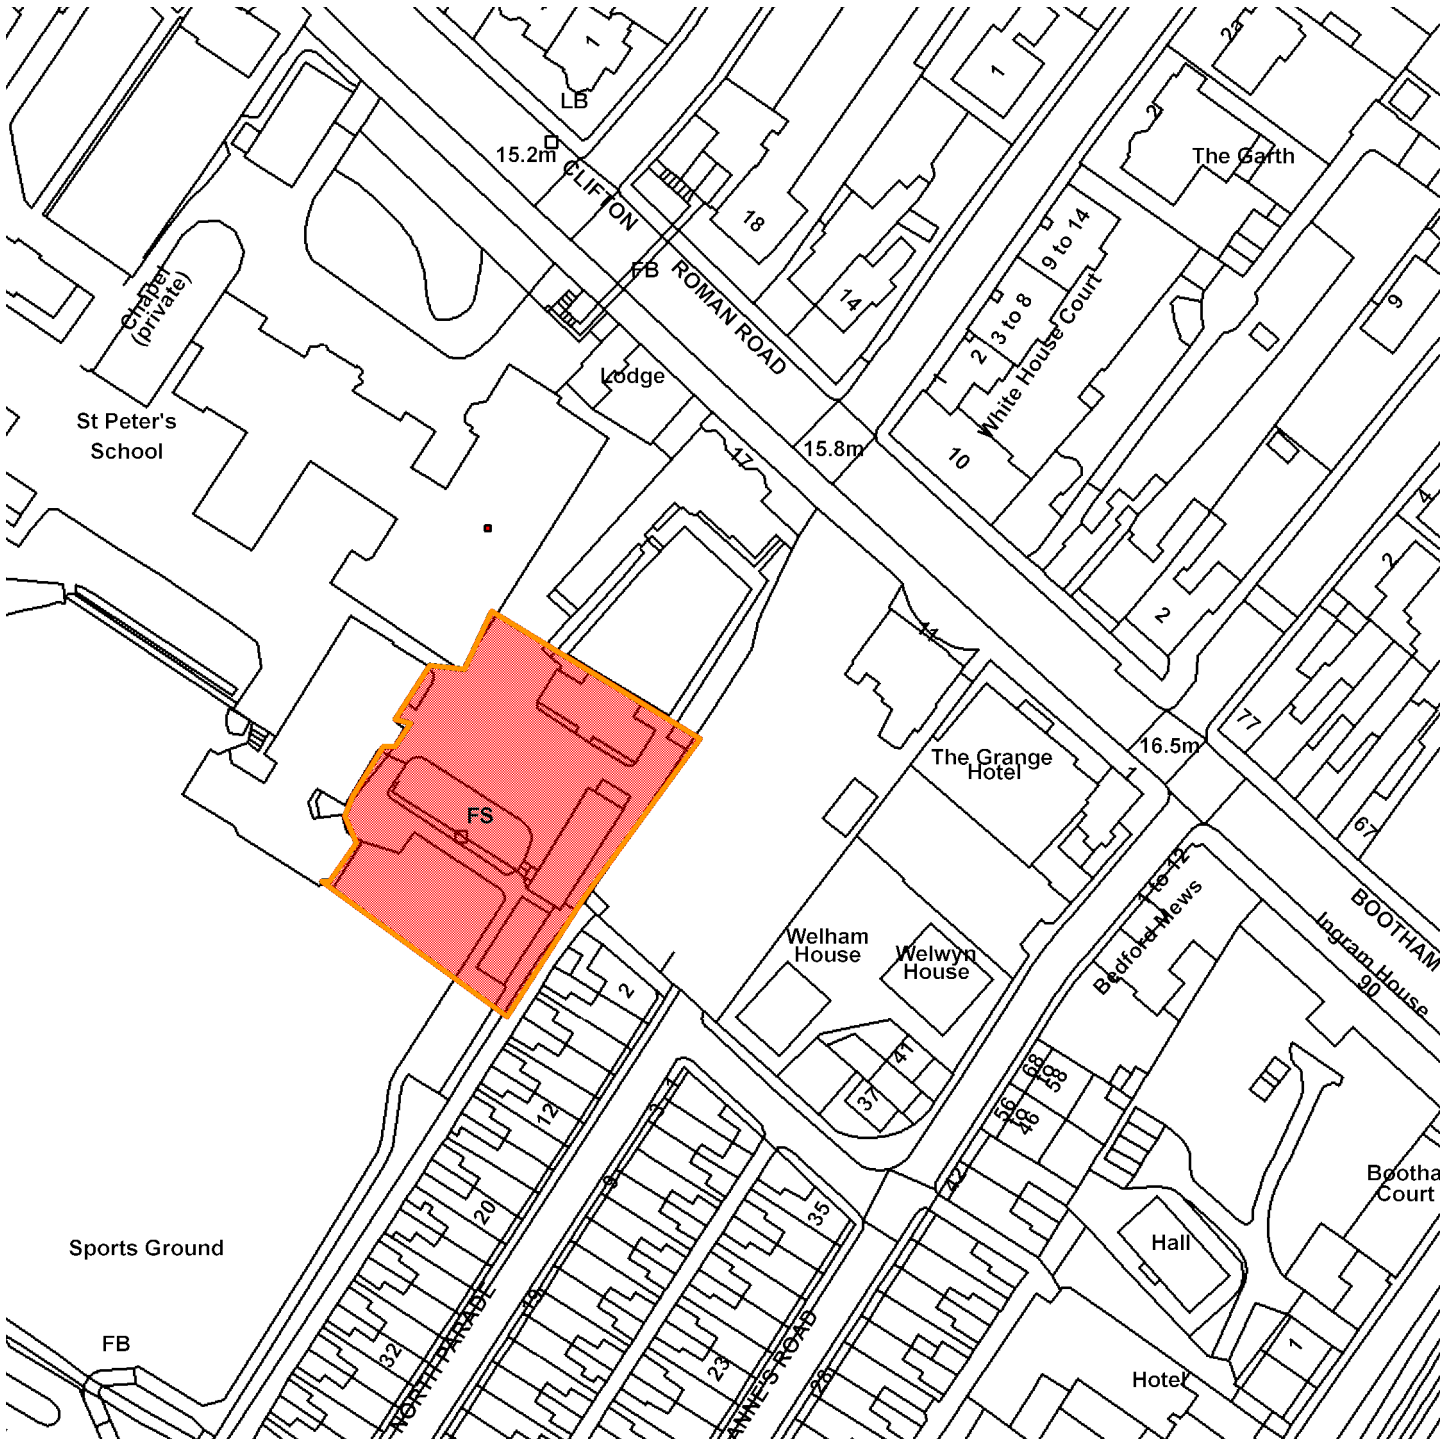

16/02740/FULM

St Peters School Clifton

Scale : 1:1297

Reproduced from the Ordnance Survey map with the permission of the Controller of Her Majesty's Stationery Office © Crown Copyright 2000.

Unauthorised reproduction infringes Crown Copyright and may lead to prosecution or civil proceedings.

Organisation	Not Set
Department	Not Set
Comments	Site Plan
Date	20 February 2017
SLA Number	Not Set